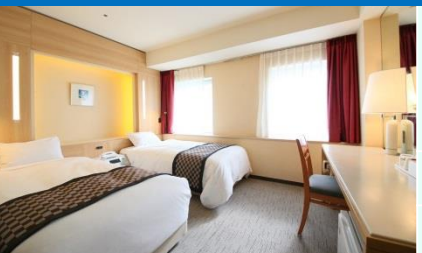

4D3N FREE & EASY

TOKYO

★★★ SUNLITE SHINJUKU HOTEL

LOCATION 10 MINS WALK FROM JR SHINJUKU STATION

	ADT			CHD			EXT/PAX/NT		
	S.DBL	TWN	TRP	CHT	CWB	CNB (5YRS AND BELOW)	S.DBL	TWN	TRP
RATES	\$648	\$688	\$648	\$568	\$538	\$358	\$80	\$90	\$85
SURCHARGES	Hotel surcharges may apply for weekend/holiday eve check in.								

★★★ HOTEL WING INTERNATIONAL SHINJUKU

LOCATION 10 MINS WALK FROM JR SHINJUKU STATION

	ADT			CHD			EXT/PAX/NT		
	S.DBL	TWN	TRP	CHT	CWB	CNB (5YRS AND BELOW)	S.DBL	TWN	TRP
RATES	\$658	\$728	\$718	\$618	\$598	\$358	\$85	\$105	\$98
SURCHARGES	Hotel surcharges may apply for weekend/holiday eve check in.								

★★★★ SHINJUKU WASHINGTON HOTEL

LOCATION 5 MINS WALK FROM JR SHINJUKU STATION

	ADT			CHD			EXT/PAX/NT		
	DBL	TWN	TRP	CHT	CWB	CNB (5YRS AND BELOW)	DBL	TWN	TRP
RATES	\$718	\$758	\$708	\$658	\$598	\$358	\$100	\$120	\$100
SURCHARGES	Hotel surcharges may apply for weekend/holiday eve check in.								

★★★★★ HOTEL GRACERY SHINJUKU

LOCATION 5 MINS WALK FROM JR SHINJUKU STATION

	ADT			CHD			EXT/PAX/NT		
	DBL	TWN	TRP	CHT	CWB	CNB (5YRS AND BELOW)	DBL	TWN	TRP
RATES	\$798	\$848	\$798	\$748	\$698	\$358	\$130	\$150	\$130
SURCHARGES	Hotel surcharges may apply for weekend/holiday eve check in.								