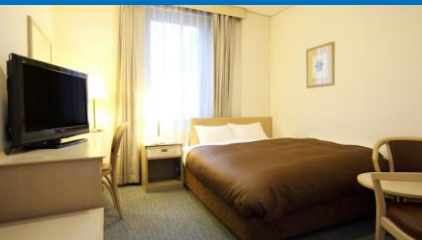

4D3N FREE & EASY

fr.\$ **648**

Flights + Accommodation

TOKYO

Includes:

FLIGHTS ON ANA (K CLASS)
3N ACCOMMODATION

MAID CAFE

MT FUJI

4D3N FREE & EASY

TOKYO

★★★ SUNLITE SHINJUKU HOTEL

LOCATION 10 MINS WALK FROM JR SHINJUKU STATION

	ADT			CHD			EXT/PAX/NT		
	S.DBL	TWN	TRP	CHT	CWB	CNB (5YRS AND BELOW)	S.DBL	TWN	TRP
RATES	\$648	\$688	\$648	\$568	\$538	\$358	\$80	\$90	\$85
SURCHARGES	Hotel surcharges may apply for weekend/holiday eve check in.								

★★★ HOTEL WING INTERNATIONAL SHINJUKU

LOCATION 10 MINS WALK FROM JR SHINJUKU STATION

	ADT			CHD			EXT/PAX/NT		
	S.DBL	TWN	TRP	CHT	CWB	CNB (5YRS AND BELOW)	S.DBL	TWN	TRP
RATES	\$658	\$728	\$718	\$618	\$598	\$358	\$85	\$105	\$98
SURCHARGES	Hotel surcharges may apply for weekend/holiday eve check in.								

★★★★ SHINJUKU WASHINGTON HOTEL

LOCATION 5 MINS WALK FROM JR SHINJUKU STATION

	ADT			CHD			EXT/PAX/NT		
	DBL	TWN	TRP	CHT	CWB	CNB (5YRS AND BELOW)	DBL	TWN	TRP
RATES	\$718	\$758	\$708	\$658	\$598	\$358	\$100	\$120	\$100
SURCHARGES	Hotel surcharges may apply for weekend/holiday eve check in.								