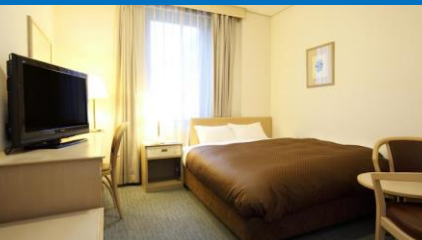

4D3N FREE & EASY

TOKYO

★★★ SUNLITE SHINJUKU HOTEL

LOCATION 10 MINS WALK FROM JR SHINJUKU STATION

	ADT			CHD			EXT/PAX/NT		
	S.DBL	TWN	TRP	CHT	CWB	CNB (5YRS AND BELOW)	S.DBL	TWN	TRP
RATES	\$698	\$738	\$708	\$618	\$588	\$388	\$80	\$90	\$85
SURCHARGES	Hotel surcharges may apply for weekend/holiday eve check in.								

★★★ HOTEL WING INTERNATIONAL SHINJUKU

LOCATION 10 MINS WALK FROM JR SHINJUKU STATION

	ADT			CHD			EXT/PAX/NT		
	S.DBL	TWN	TRP	CHT	CWB	CNB (5YRS AND BELOW)	S.DBL	TWN	TRP
RATES	\$718	\$788	\$768	\$668	\$658	\$388	\$85	\$110	\$105
SURCHARGES	Hotel surcharges may apply for weekend/holiday eve check in.								

★★★★ SHINJUKU WASHINGTON HOTEL

LOCATION 5 MINS WALK FROM JR SHINJUKU STATION

	ADT			CHD			EXT/PAX/NT		
	DBL	TWN	TRP	CHT	CWB	CNB (5YRS AND BELOW)	DBL	TWN	TRP
RATES	\$788	\$838	\$788	\$718	\$668	\$388	\$100	\$120	\$100
SURCHARGES	Hotel surcharges may apply for weekend/holiday eve check in.								