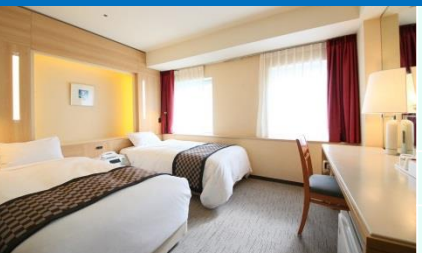

4D3N FREE & EASY

TOKYO

★★★ SUNLITE SHINJUKU HOTEL

LOCATION 10 MINS WALK FROM JR SHINJUKU STATION

	ADT			CHD			EXT/PAX/NT		
	S.DBL	TWN	TRP	CHT	CWB	CNB (5YRS AND BELOW)	S.DBL	TWN	TRP
RATES	\$698	\$738	\$708	\$618	\$588	\$388	\$80	\$90	\$85
SURCHARGES	Hotel surcharges may apply for weekend/holiday eve check in.								

★★★ HOTEL WING INTERNATIONAL SHINJUKU

LOCATION 10 MINS WALK FROM JR SHINJUKU STATION

	ADT			CHD			EXT/PAX/NT		
	S.DBL	TWN	TRP	CHT	CWB	CNB (5YRS AND BELOW)	S.DBL	TWN	TRP
RATES	\$718	\$788	\$768	\$668	\$658	\$388	\$85	\$110	\$105
SURCHARGES	Hotel surcharges may apply for weekend/holiday eve check in.								

★★★★ SHINJUKU WASHINGTON HOTEL

LOCATION 5 MINS WALK FROM JR SHINJUKU STATION

	ADT			CHD			EXT/PAX/NT		
	DBL	TWN	TRP	CHT	CWB	CNB (5YRS AND BELOW)	DBL	TWN	TRP
RATES	\$788	\$838	\$788	\$718	\$668	\$388	\$100	\$120	\$100
SURCHARGES	Hotel surcharges may apply for weekend/holiday eve check in.								

★★★★★ HOTEL GRACERY SHINJUKU

LOCATION 5 MINS WALK FROM JR SHINJUKU STATION

	ADT			CHD			EXT/PAX/NT		
	DBL	TWN	TRP	CHT	CWB	CNB (5YRS AND BELOW)	DBL	TWN	TRP
RATES	\$878	\$928	\$868	\$808	\$748	\$388	\$130	\$150	\$130
SURCHARGES	Hotel surcharges may apply for weekend/holiday eve check in.								