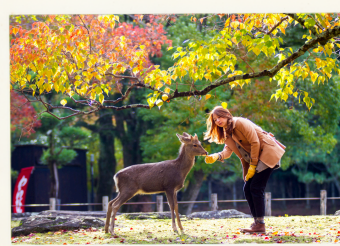

DAY TOURS

OVER 100+
TOURS &
ACTIVITIES
AVAILABLE

SCAN ME

5D4N SKI & ONSEN IN HOKKAIDO

- Flights on JAL
- 4N Hotel Stay
- Door-to-Door transfers

FR. \$3098*

7D6N TWIN CITY TOKYO & OSAKA

- Flights on JAL
- 6N Hotel Stay
- Transfers & Sightseeing Tours