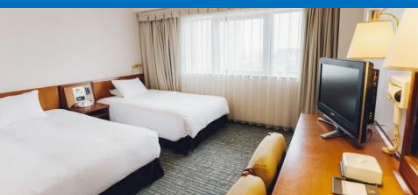

4D3N FREE & EASY

OSAKA

★★★★ HOTEL SHIN OSAKA

LOCATION 1 MIN WALK FROM SHIN OSAKA STATION

	ADT			CHD			EXT/PAX/NT		
	S.DBL	TWN	TRP	CHT	CWB	CNB (5YRS AND BELOW)	S.DBL	TWN	TRP
RATES	\$688	\$748	\$718	\$628	\$598	\$388	\$75	\$90	\$80
SURCHARGES	Hotel surcharges may apply on weekends & holiday eve								

★★★★ HEARTON HOTEL NISHI UMEDA

LOCATION 5 MINS WALK FROM NISHI UMEDA SUBWAY STATION

	ADT			CHD			EXT/PAX/NT		
	S.DBL	TWN	TRP	CHT	CWB	CNB (5YRS AND BELOW)	S.DBL	TWN	TRP
RATES	\$718	\$798	\$738	\$678	\$618	\$388	\$90	\$120	\$95
SURCHARGES	Hotel surcharges may apply on weekends & holiday eve								

★★★★ SUNROUTE UMEDA HOTEL

LOCATION 5 MINS WALK FROM NAKATSU SUBWAY STATION

	ADT			CHD			EXT/PAX/NT		
	S.DBL	TWN	TRP	CHT	CWB	CNB (5YRS AND BELOW)	S.DBL	TWN	TRP
RATES	\$728	\$788	\$738	\$668	\$618	\$388	\$100	\$115	\$95
SURCHARGES	Hotel surcharges may apply on weekends & holiday eve								